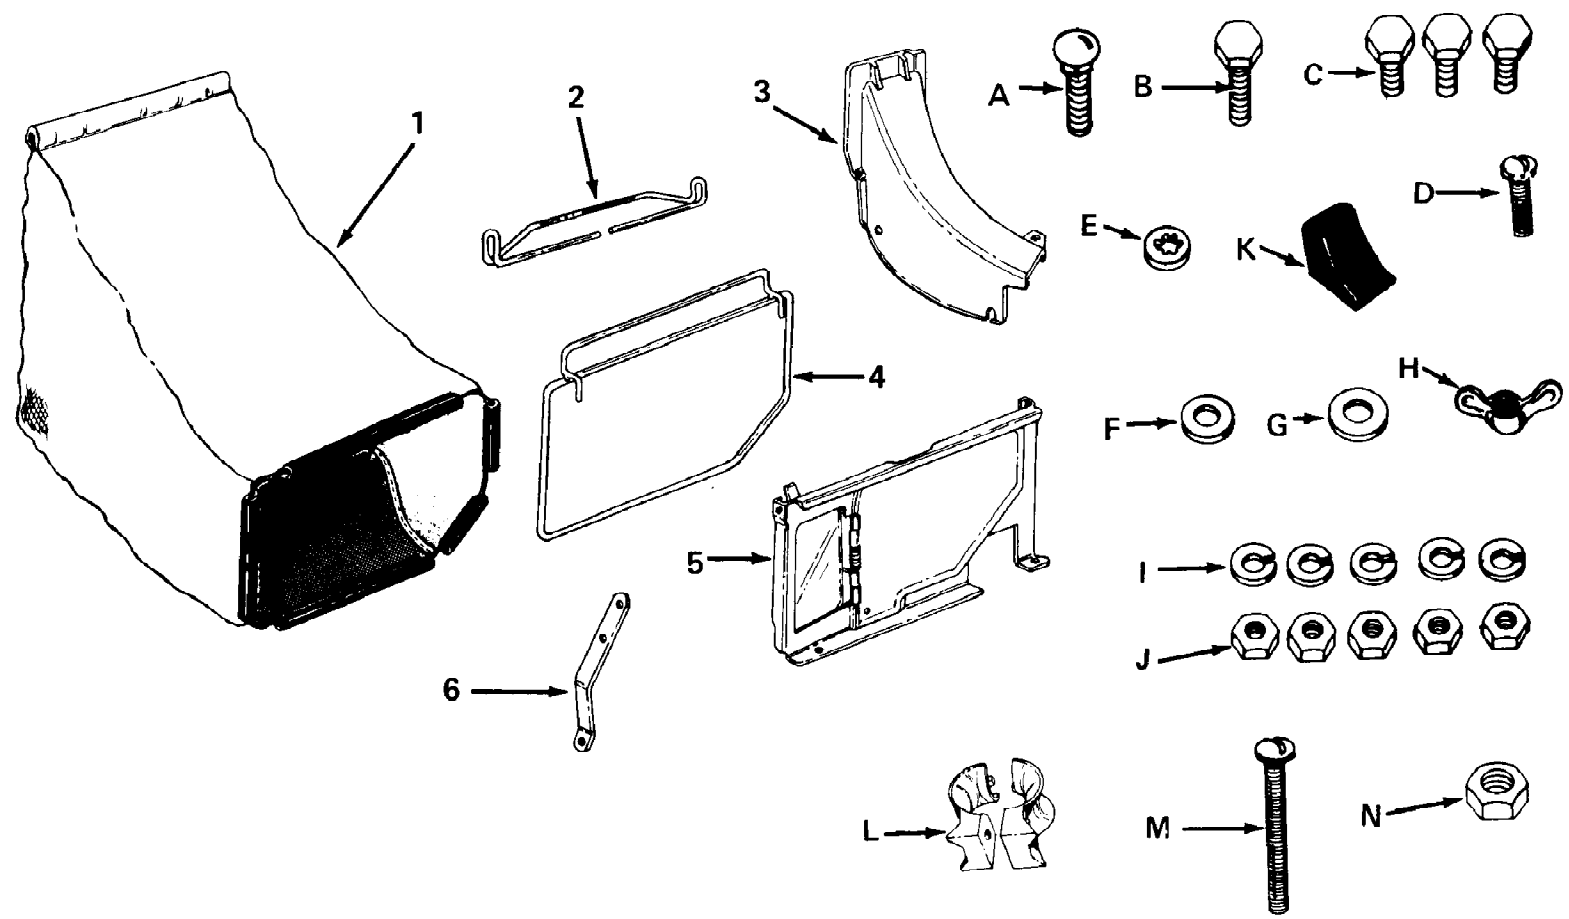

195-067-190 Top Discharge Grass Catcher (1985)
Top Discharge Grass Catcher Kit

195-067-190 Top Discharge Grass Catcher (1985)
Top Discharge Grass Catcher Kit

Page 2 of 2

Ref #	Part Number	Qty	S/P/F	Description
1	764-0212	1		Grass Bag
2	747-0495	1		Grass Catcher Handle
3	731-0733	1		Top Discharge Chute
4	747-0494	1		Front Catcher Frame
5	16149	1	S	Top Catcher Panel
6	16441	1	/P	Panel Support Bracket
A	710-0134	1	/P	Carriage Bolt 1/4-20 x 5/8" Lg.*
B	710-0258	1	S	Hex Bolt 1/4-20 x 5/8" Lg.*
C	710-0289	1	S	Hex Bolt 1/4-20 x 1/2" Lg.*
D	710-0286	1	/P	Truss Machine Screw 1/4-20 x 1/2" Lg.*
E	726-0233	1	/P	Bolt Retainer
F	736-0204	1	/P	Flat Washer 5/16" I.D. x 5/8" O.D.
G	736-0463	1	S	Flat Washer 1/4" I.D. x 5/8" O.D.
H	712-0109	1		Wing Nut 1/4-20Thread
I	736-0329	1	S	LockWasher 1/4" I.D.*
J	712-0287	1	S	Hex Nut 1/4-20 Thread*
K	720-0208	1		Door Grip
L	751-0434	1	S	Rope Guide Half
M	710-0578	1	/P	Truss Machine Screw 1/4-20 x 1-1/2" Lg.*
N	712-0267	1	S	Hex Nut 5/16-18Thread*